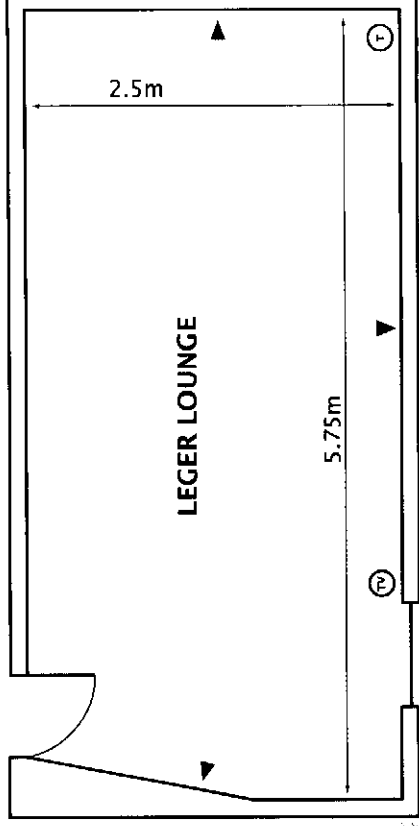

CONFERENCE AND BANQUETING FACILITIES

Key to Symbols

- ▲ 13 amp Power Socket
- ★ 3 Phase Dist Board
- ∞ Microphone Sockets
- Volume Controls
- Ⓣ Telephone - Desk Model
- ⓉⓂ Television Aerial Jack Socket

Capacity						
Theatre Style	Classroom	Board room	U Shape	Buffer/ Reception	Dinner Dance	Cabaret
DANECASTER 50	20	20	20	40	-	40
LEGER 20	-	10	-	-	-	-

Dimensions			All Dimensions given in metres		
	Length	Width		Length	Height
DANECASTER	10.5	4.5		2.5	
LEGER	5.75	2.5		2.5	

CONFERENCE AND BANQUETING FACILITIES

Key to Symbols	
▲	13 amp Power Socket
★	3 Phase Dist Board
○	Microphone Sockets
○	Volume Controls
Ⓣ	Telephone - Desk Model
Ⓣ	Television Aerial Jack Socket

Capacity						
Theatre Style	Classroom	Boardroom	'U'-Shape	Buffet/ Reception	Dinner Dance	Cabaret
40	20	20	20	-	-	20
FESTIVAL						

Dimensions		
All Dimensions given in metres		
Length	Width	Height
5.8	7.2	2.6
FESTIVAL		

Dimensions		
All Dimensions given in metres		
Length	Width	Height
Crystal Suite	11	3.5
Crystal Lounge	11	3