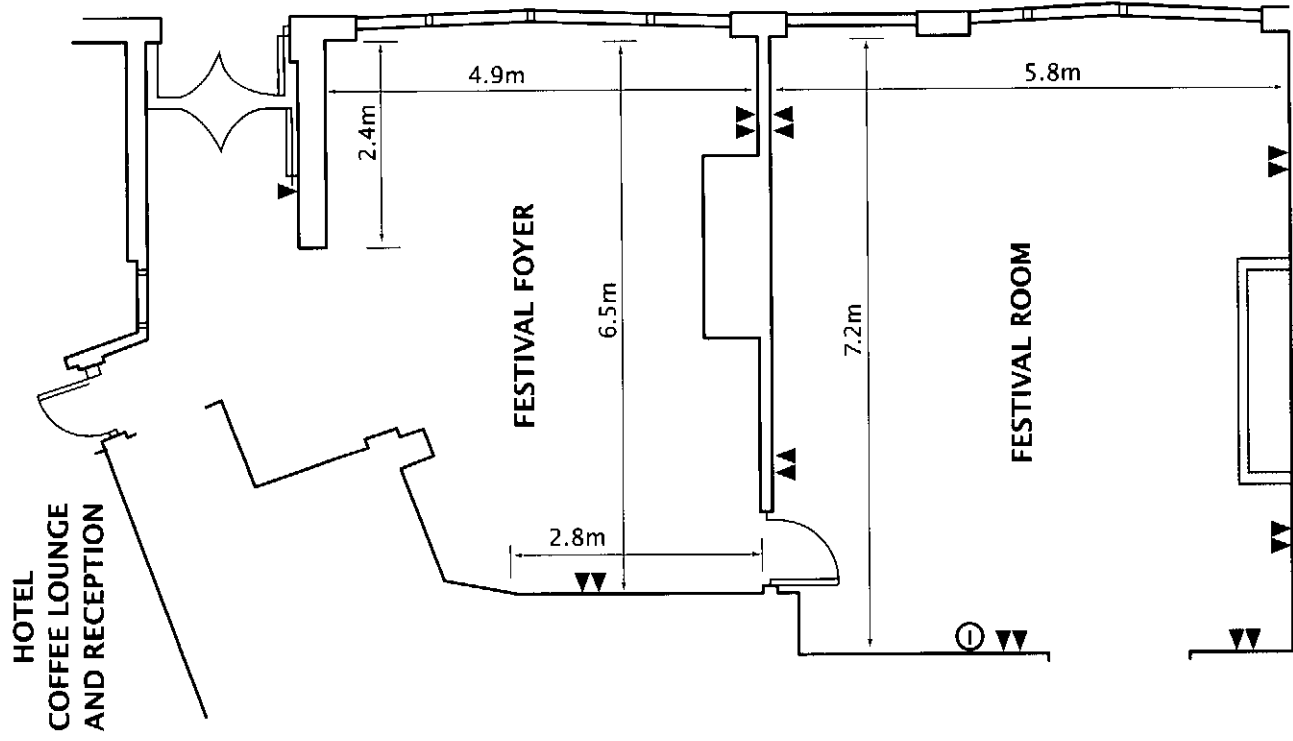

CONFERENCE AND BANQUETING FACILITIES

Key to Symbols

- ▲ 13 amp Power Socket
- ★ 3 Phase Dist Board
- ∞ Microphone Sockets
- Volume Controls
- Ⓣ Telephone - Desk Model
- ⓉⓂ Television Aerial Jack Socket

Capacity						
Theatre Style	Classroom	Board room	U Shape	Buffer/ Reception	Dinner Dance	Cabaret
DANECASTER 50	20	20	20	40	-	40
LEGER 20	-	10	-	-	-	-

Dimensions			All Dimensions given in metres		
	Length	Width		Length	Height
DANECASTER	10.5	4.5		2.5	
LEGER	5.75	2.5		2.5	

CONFERENCE AND BANQUETING FACILITIES

Key to Symbols	
▲	13 amp Power Socket
★	3 Phase Dist Board
○	Microphone Sockets
○	Volume Controls
Ⓣ	Telephone - Desk Model
Ⓣ	Television Aerial Jack Socket

Capacity						
Theatre Style	Classroom	Boardroom	'U'-Shape	Buffet/ Reception	Dinner Dance	Cabaret
40	20	20	20	-	-	20
FESTIVAL						

Dimensions		
All Dimensions given in metres		
Length	Width	Height
5.8	7.2	2.6
FESTIVAL		

Dimensions		
All Dimensions given in metres		
Length	Width	Height
Crystal Suite	11	3.5
Crystal Lounge	11	3