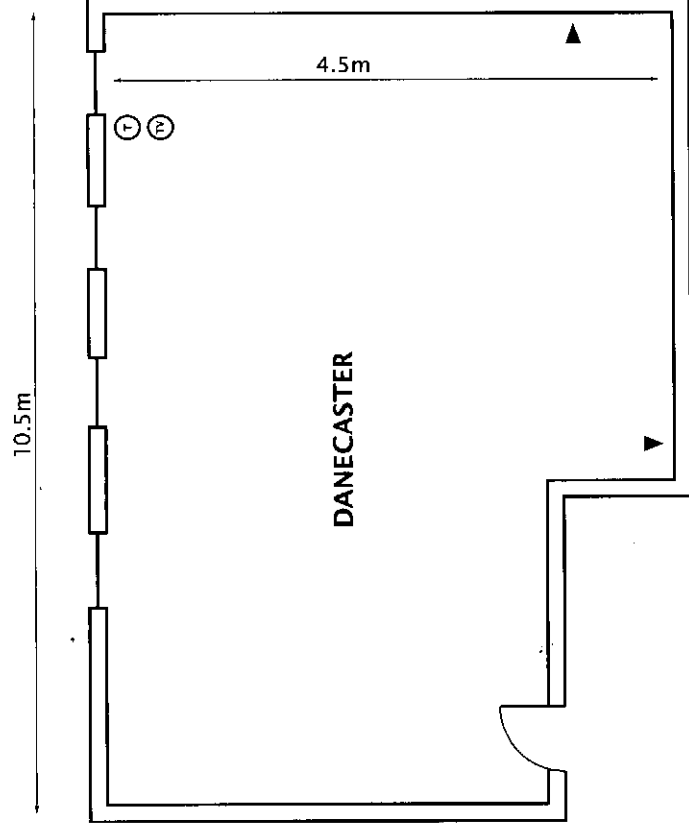

CONFERENCE AND BANQUETING FACILITIES

Key to Symbols

- ▲ 13 amp Power Socket
- ★ 3 Phase Dist Board
- ∞ Microphone Sockets
- Volume Controls
- Ⓣ Telephone - Desk Model
- ⓉⓂ Television Aerial Jack Socket

Capacity						
Theatre Style	Classroom	Board room	U Shape	Buffer/ Reception	Dinner Dance	Cabaret
DANECASTER 50	20	20	20	40	-	40
LEGER 20	-	10	-	-	-	-

Dimensions			All Dimensions given in metres		
	Length	Width		Length	Height
DANECASTER	10.5	4.5		2.5	
LEGER	5.75	2.5		2.5	

CONFERENCE AND BANQUETING FACILITIES

Key to Symbols	
▲	13 amp Power Socket
★	3 Phase Dist Board
○	Microphone Sockets
○	Volume Controls
Ⓣ	Telephone - Desk Model
Ⓣ	Television Aerial Jack Socket

Capacity						
Theatre Style	Classroom	Boardroom	'U'-Shape	Buffet/ Reception	Dinner Dance	Cabaret
40	20	20	20	-	-	20
FESTIVAL						

Dimensions		
All Dimensions given in metres		
Length	Width	Height
5.8	7.2	2.6
FESTIVAL		

Dimensions		
All Dimensions given in metres		
Length	Width	Height
Crystal Suite	11	3.5
Crystal Lounge	11	3