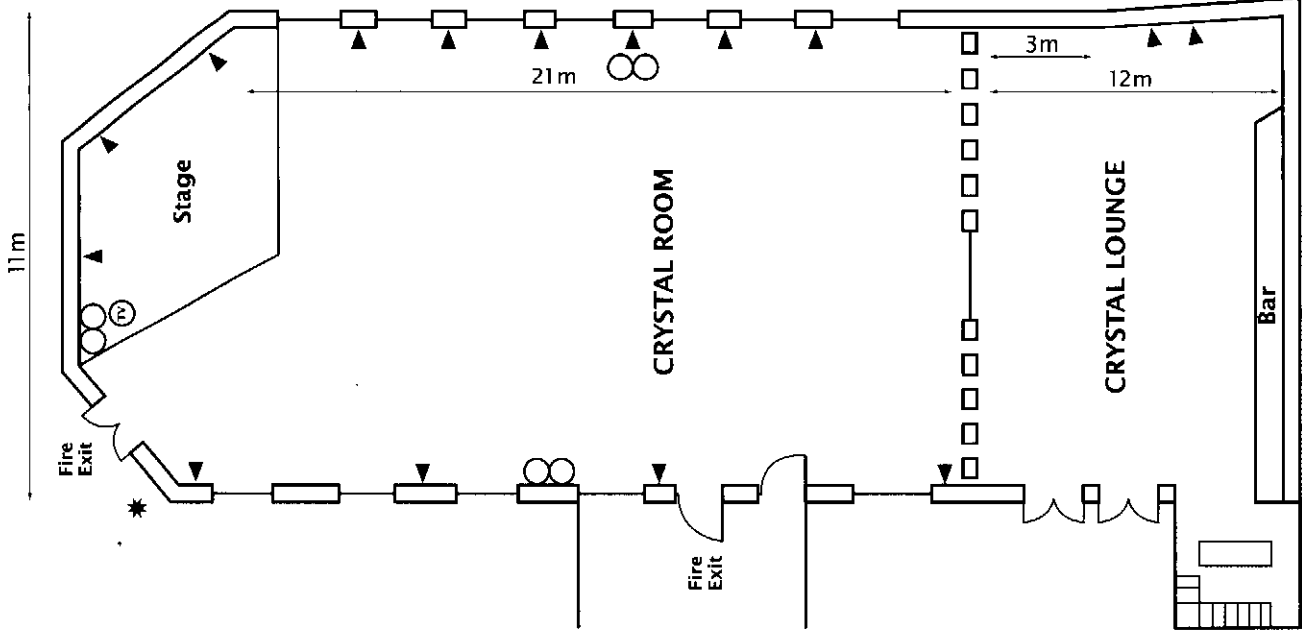

Dimensions			All Dimensions given in metres		
	Length	Width		Length	Height
DANECASTER	10.5	4.5		2.5	
LEGER	5.75	2.5		2.5	

CONFERENCE AND BANQUETING FACILITIES

Key to Symbols	
▲	13 amp Power Socket
★	3 Phase Dist Board
○	Microphone Sockets
○	Volume Controls
Ⓣ	Telephone - Desk Model
Ⓣ	Television Aerial Jack Socket

Capacity						
Theatre Style	Classroom	Boardroom	'U'-Shape	Buffet/ Reception	Dinner Dance	Cabaret
40	20	20	20	-	-	20
FESTIVAL						

Dimensions		
All Dimensions given in metres		
Length	Width	Height
5.8	7.2	2.6
FESTIVAL		

CONFERENCE AND BANQUETING FACILITIES

Key to Symbols	
▲	13 amp Power Socket
★	3 Phase Dist Board
○	Microphone Sockets
○	Volume Controls
Ⓣ	Telephone - Desk Model
Ⓣ	Television Aerial Jack Socket

Capacity						
Theatre Style	Classroom	Boardroom	Upr Shape	Buffet/ Reception	Dinner Dance	Cabaret
Crystal Suite	160	100	80	250	-	250
Crystal Lounge	30	40	30	60	-	60

Dimensions		
All Dimensions given in metres		
Length	Width	Height
Crystal Suite	11	3.5
Crystal Lounge	11	3